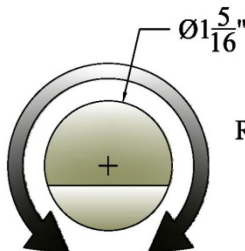

LED Specification

Revolution 1141-300™
1 Bulb/Pack

BA15s Base

Revolution 1141-350™
1 Bulb/Pack

BA15s Base

Revolution 1141-400™
1 Bulb/Pack

BA15s Base

Revolution 1141-150, 200, 250, 300, 350 & 400 LED Bulbs Rotate 350 Degrees to allow the LED array to be directed

Revolution 1141-150, 200, 250, 300, 350 & 400 LED Bulbs have a diameter of 1 5/16"

	Revolution 1141-300™		Revolution 1141-350™	Revolution 1141-400™
Product Sku Number	834760003014	834760003021	610074075547	610074075509
Base Plastic Color	White	Black	Silver	Silver
Color Temperature	6500K		4100K	6500K
Lumen Output	300 Lumens		350 Lumens	400 Lumens
Voltage / Regulated Range	12 Volts DC / 8-30 Volts		12 Volts DC / 8-18 Volts	
Total Watts / Amps	3.3 / .275		5.3 / .407	
Comparable to Bulb/s	67, 93, 105, 199, 1003, 1073, 1093, 1095, 1139, 1141, 1143, 1156, 1159, 1195, 1293, 1295, 1383, 3497, 5007, 5008, 7506, 7527			
Life Span	60,000 Hour Life Expectancy			
Bulb Ref. Chart (Page 22)	<u>BA15s</u>			